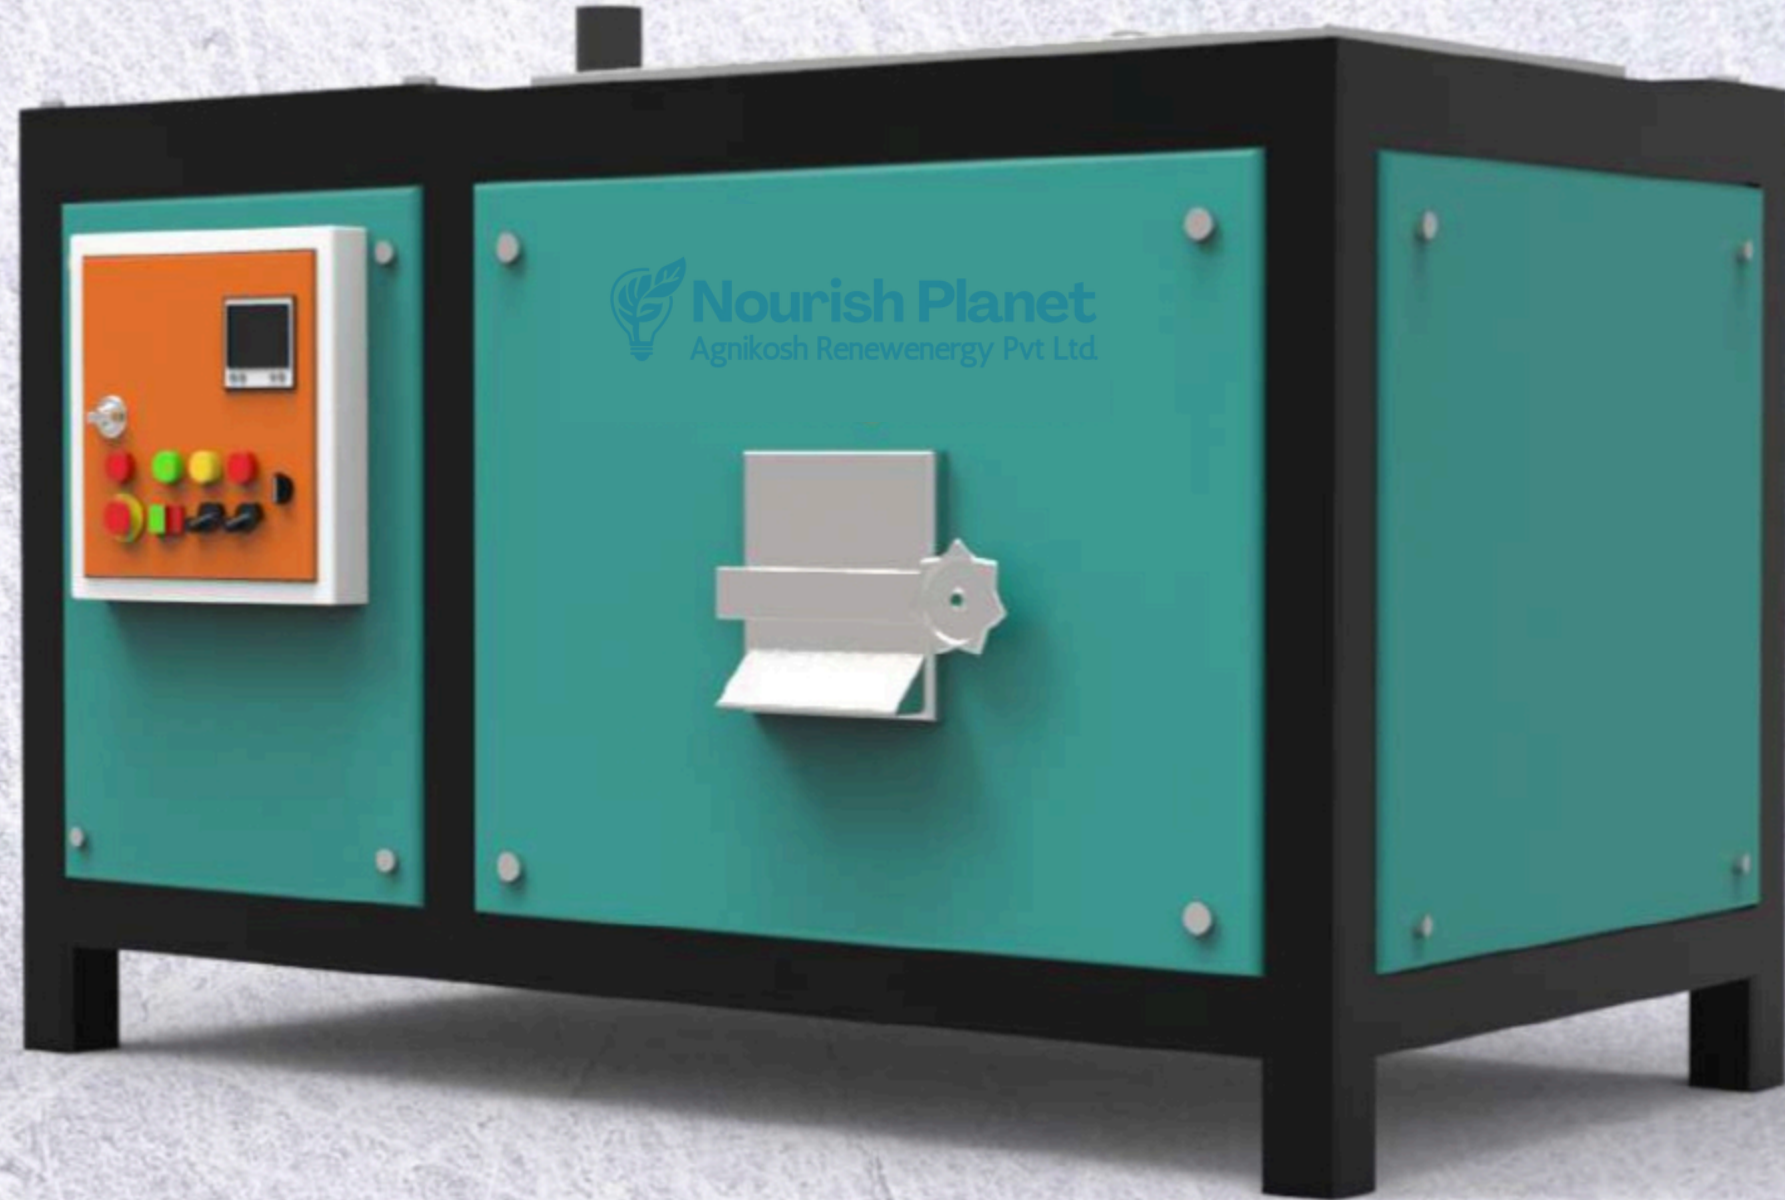

Comprehensive AMC and warranty

Aesthetically pleasing design

SWM 2016 compliant

Itna sab compost kese kare? Yeh Machine haina

What can you compost?

- Vegetables or peels
- Fruits or peels
- Bakery food
- Fast food
- Garden waste
- Chicken and meat
- Eggs and crab shells
- Poultry and fish
- Meal leftovers

USPs of Smart Composting

The future of in-vessel composting

1. **Fully Automatic Smart functioning**
2. **IOT based Smart Monitoring**
3. **24 hrs composting cycle**
4. **Long life.**
5. **Customised to budget**