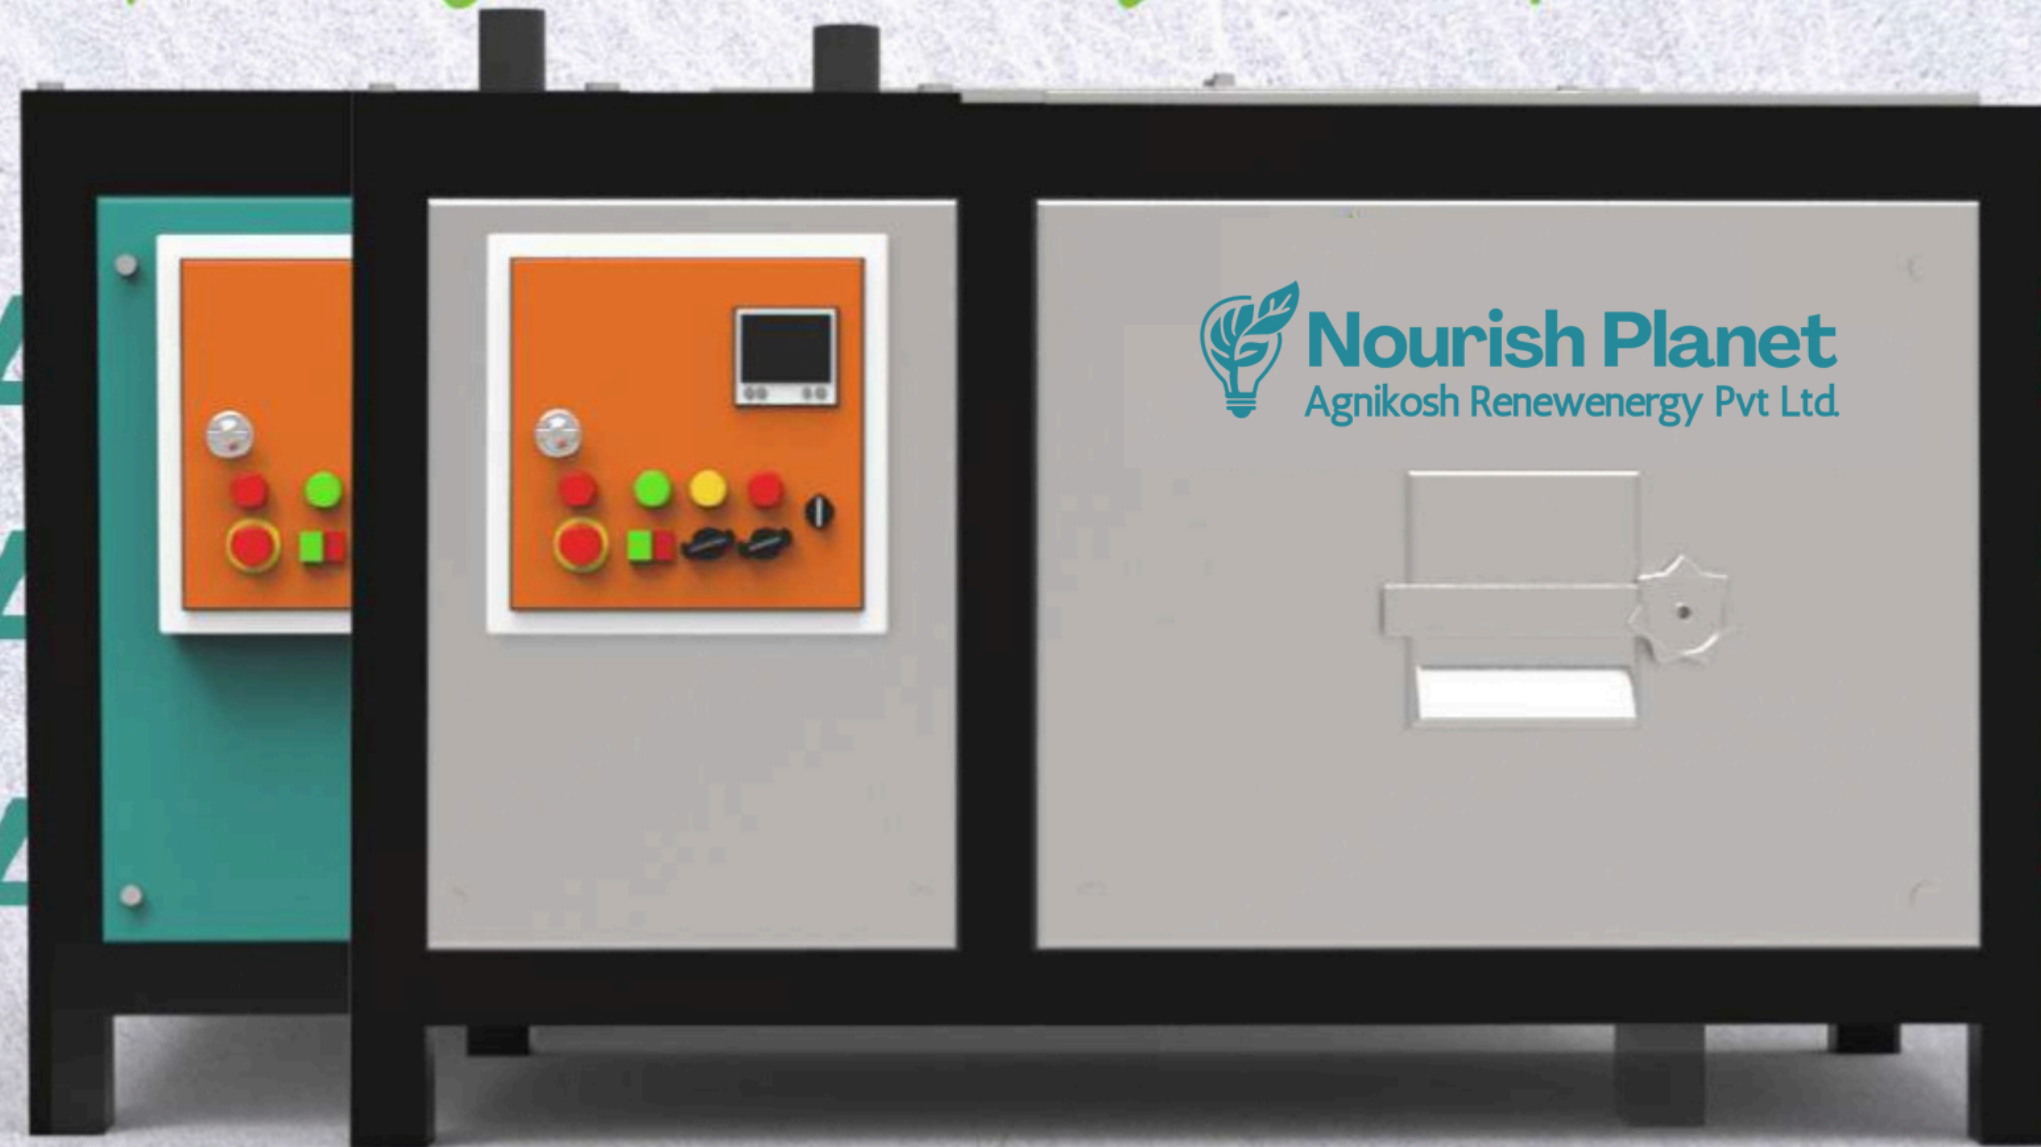

Composting made easy and portable

SMA
SMA
SMA

ART
ART
ART

Nourish Planet
Agnikosh Renewenergy Pvt Ltd.

Automatic Composting Machines

*Kachra Bohot hai aur
compost kam
Aao banaye
milkar hum*

Operation? - Feed and forget

Odour? - can't smell it!

Output? - As organic as soil itself

Safety, Quality, & Warranty - Check!

Cost? - Customized to budget

Savings? - Power saving technology

Smart PLC based

Long life Stainless Steel built

Comprehensive AMC and warranty

Aesthetically pleasing design

SWM 2016 compliant

Itna sab compost kese kare? Yeh Machine haina

What can you compost?

- Vegetables or peels
- Fruits or peels
- Bakery food
- Fast food
- Garden waste
- Chicken and meat
- Eggs and crab shells
- Poultry and fish
- Meal leftovers

USPs of Smart Composting

The future of in-vessel composting

1. **Fully Automatic Smart functioning**
2. **IOT based Smart Monitoring**
3. **24 hrs composting cycle**
4. **Long life.**
5. **Customised to budget**