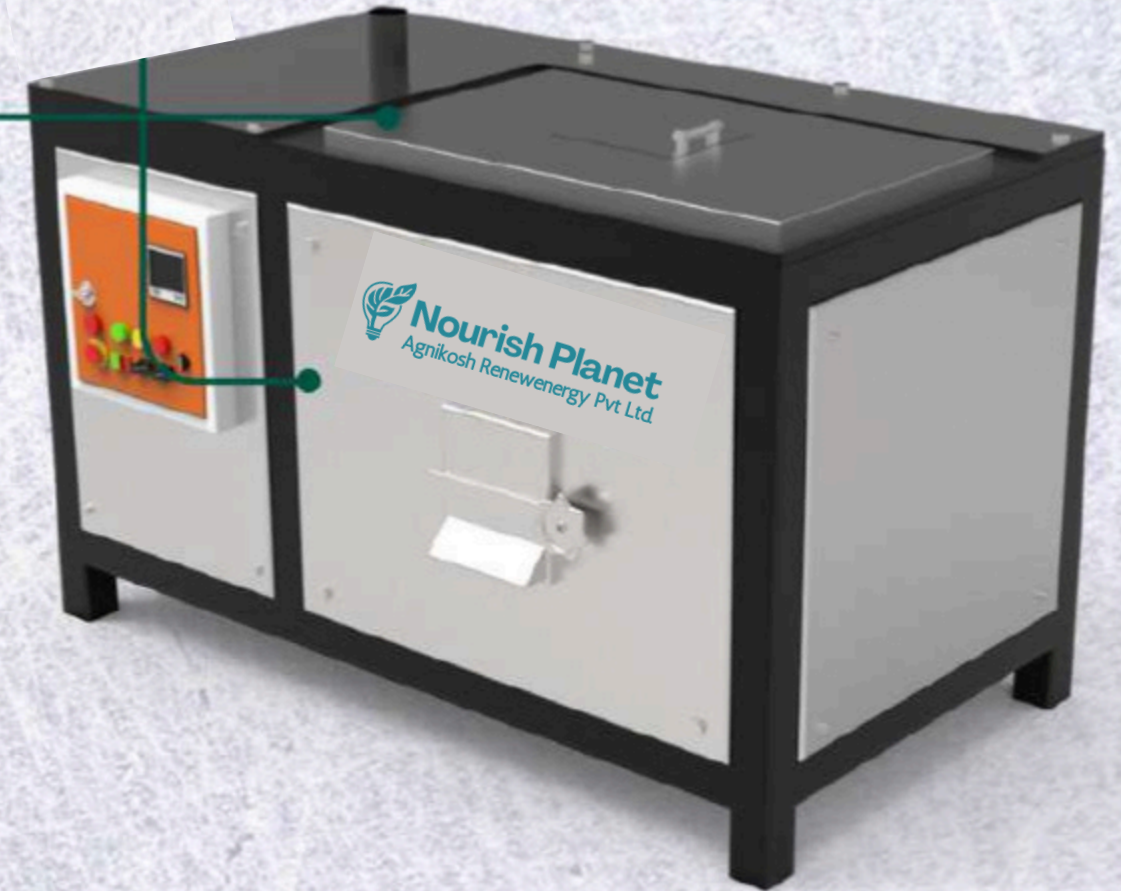

Composting made easy and portable

SMA
SMA
SMA

ART
ART
ART

Nourish Planet
Agnikosh Renewenergy Pvt Ltd.

Automatic Composting Machines

*Kachra Bohot hai aur
compost kam
Aao banaye
milkar hum*

Operation? - Feed and forget

Odour? - can't smell it!

Output? - As organic as soil itself

Safety, Quality, & Warranty - Check!

Cost? - Customized to budget

Savings? - Power saving technology

Smart PLC based

Long life Stainless Steel built

Comprehensive AMC and warranty

Aesthetically pleasing design

SWM 2016 compliant

Itna sab compost kese kare? Yeh Machine haina

What can you compost?

- Vegetables or peels
- Fruits or peels
- Bakery food
- Fast food
- Garden waste
- Chicken and meat
- Eggs and crab shells
- Poultry and fish
- Meal leftovers

USPs of Smart Composting

The future of in-vessel composting

1. **Fully Automatic Smart functioning**
2. **IOT based Smart Monitoring**
3. **24 hrs composting cycle**
4. **Long life.**
5. **Customised to budget**